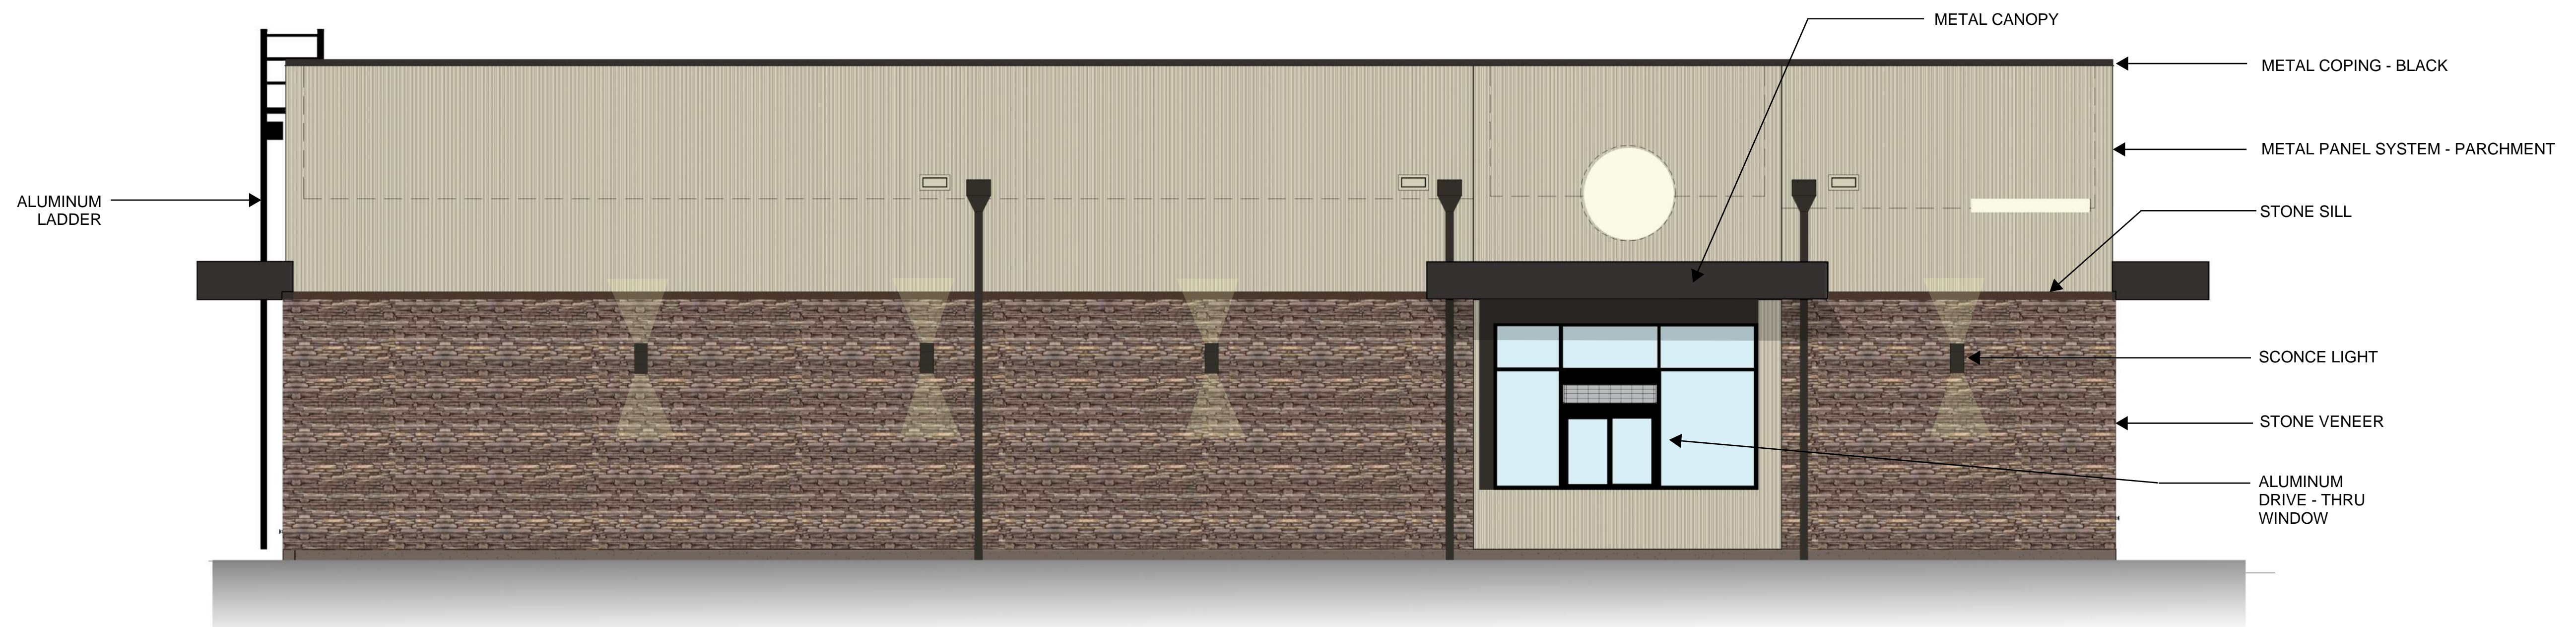

2 DRIVE THRU
SCALE : 1/4" = 1'-0"

1 SOUTH - MAIN ENTRY
SCALE : 1/4" = 1'-0"

1/4" = 1'-0"

1 SIDE ENTRY
SCALE : 1/4" = 1'-0"

2 NORTH - REAR ENTRY
SCALE : 1/4" = 1'-0"

1/4" = 1'-0"