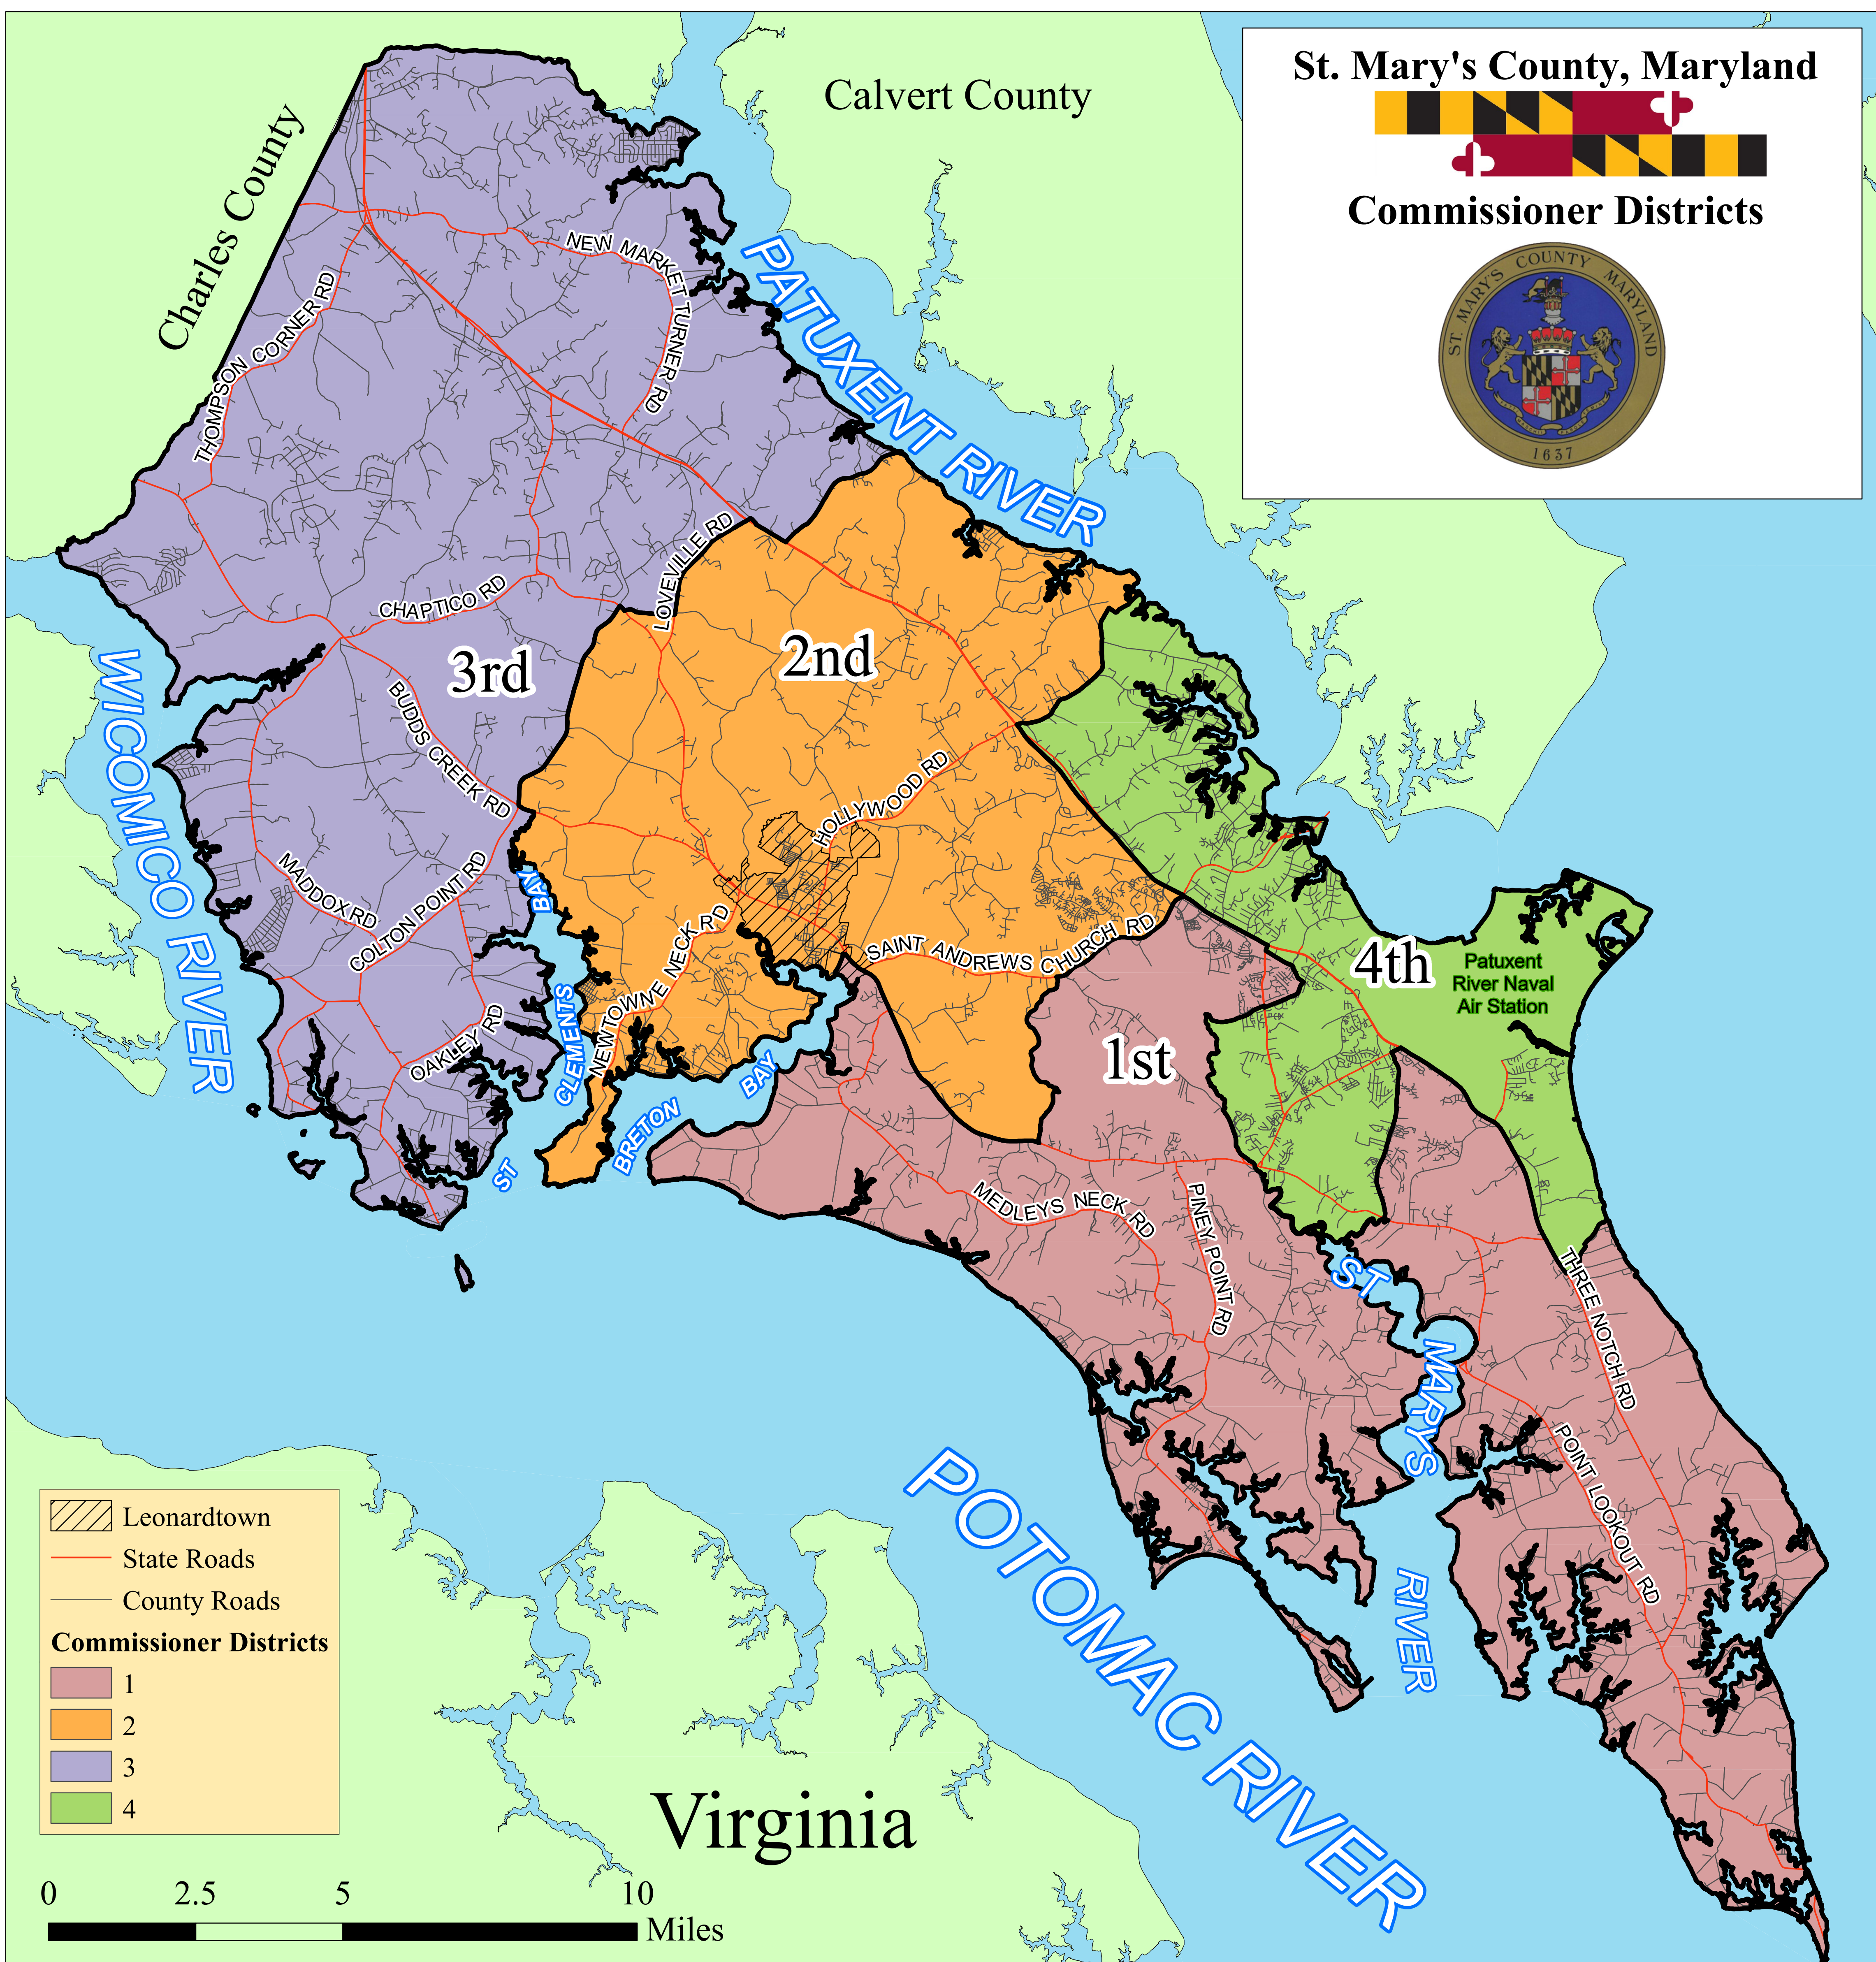

St. Mary's County, Maryland

Commissioner Districts

Legend:

- Leonardtown
- State Roads
- County Roads

Commissioner Districts

- 1
- 2
- 3
- 4