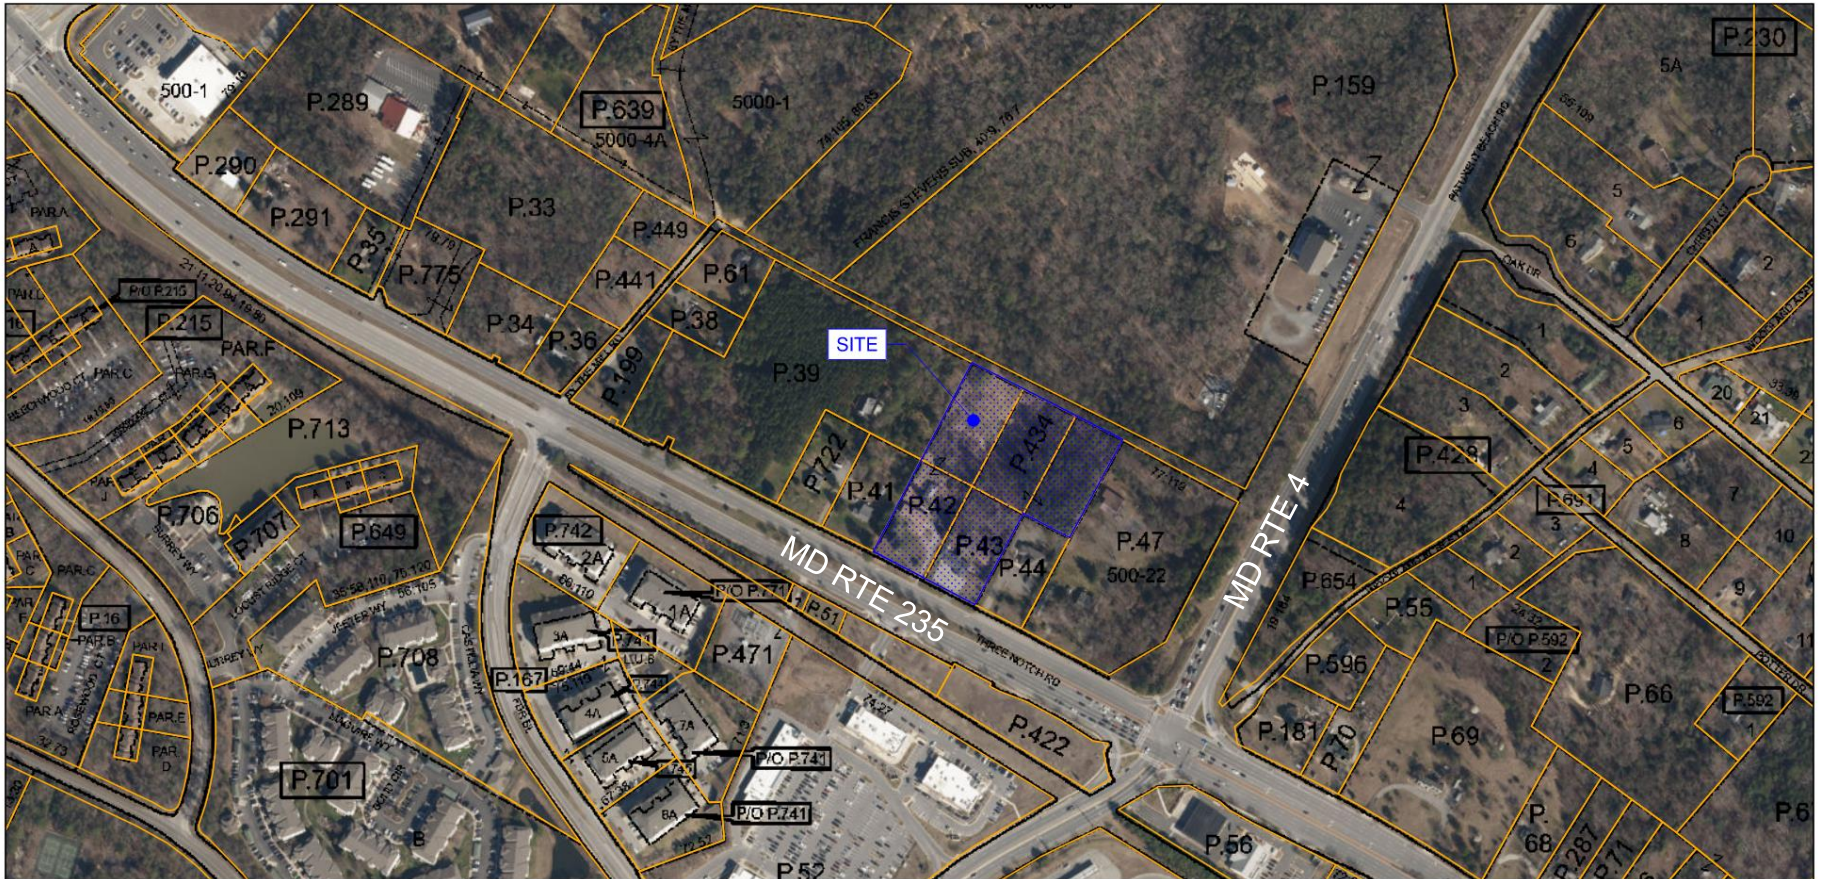

RIVERSIDE TOWNHOMES
LUGM CSP24-0018
ZAAP 24-0018
VAAP 24-0018

February 13, 2025

Riverside Townhouses

8/27/2024, 7:06:09 AM

Property Boundaries
MD Tax Map Overlay

MD IMAP, MDP