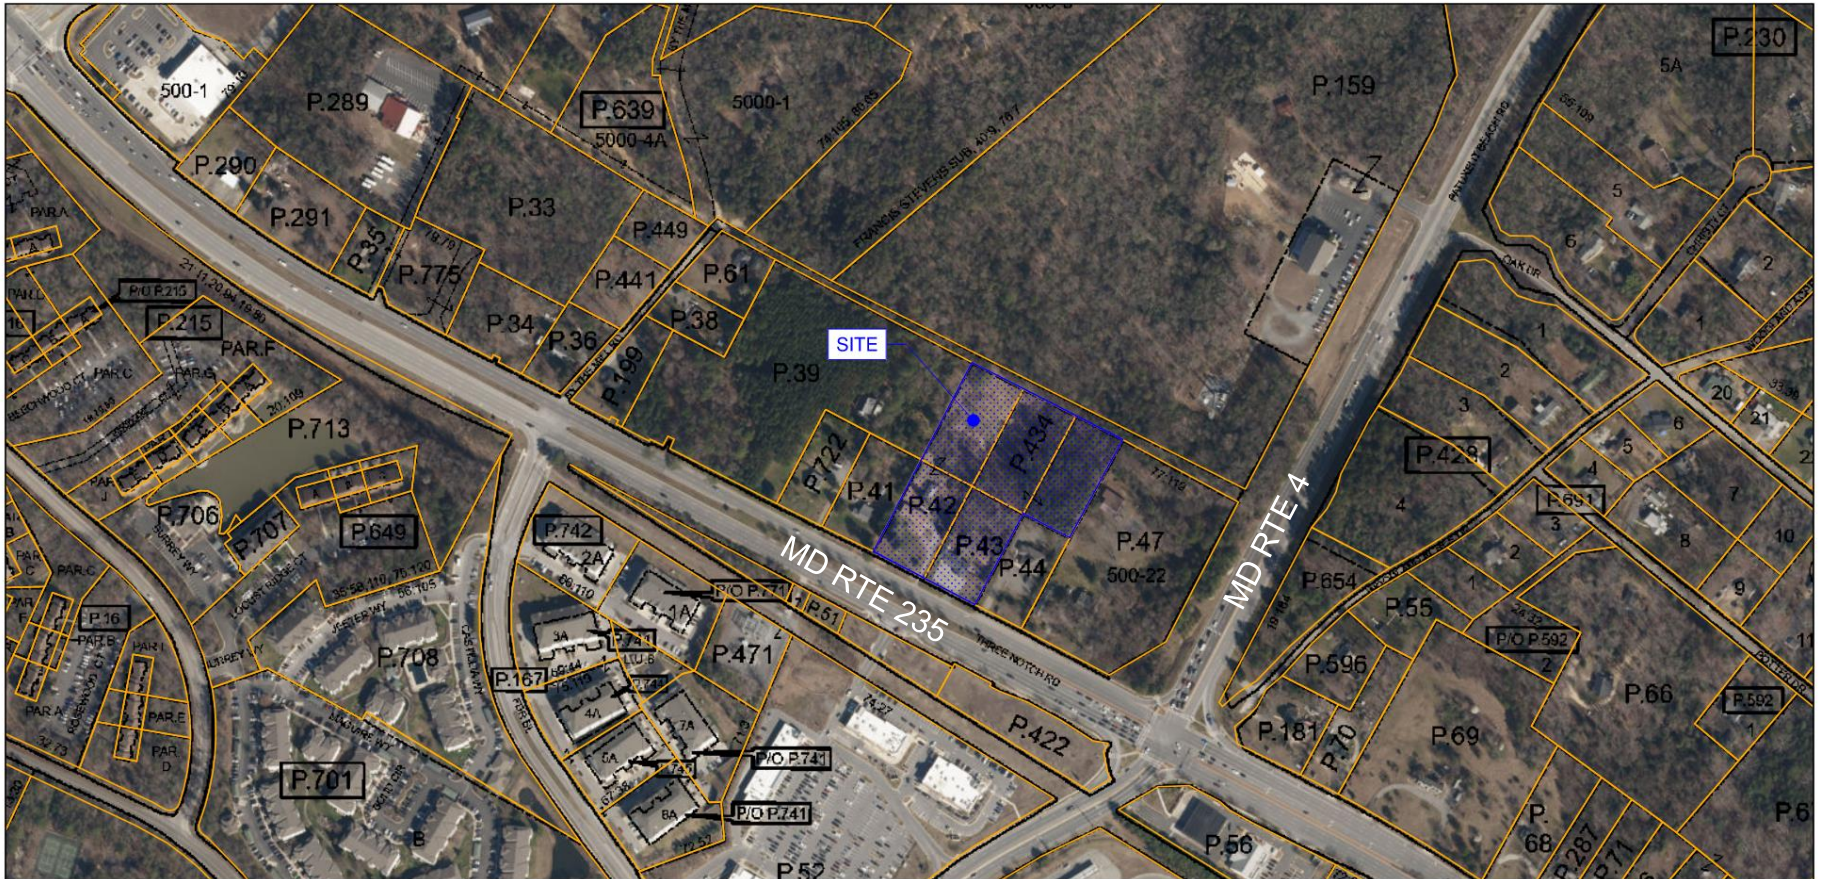

**RIVERSIDE TOWNHOMES
LUGM CSP24-0018
ZAAP 24-0018
VARIANCE REQUEST**

February 13, 2025

Riverside Townhouses

8/27/2024, 7:06:09 AM

Property Boundaries

MD Tax Map Overlay

1

0